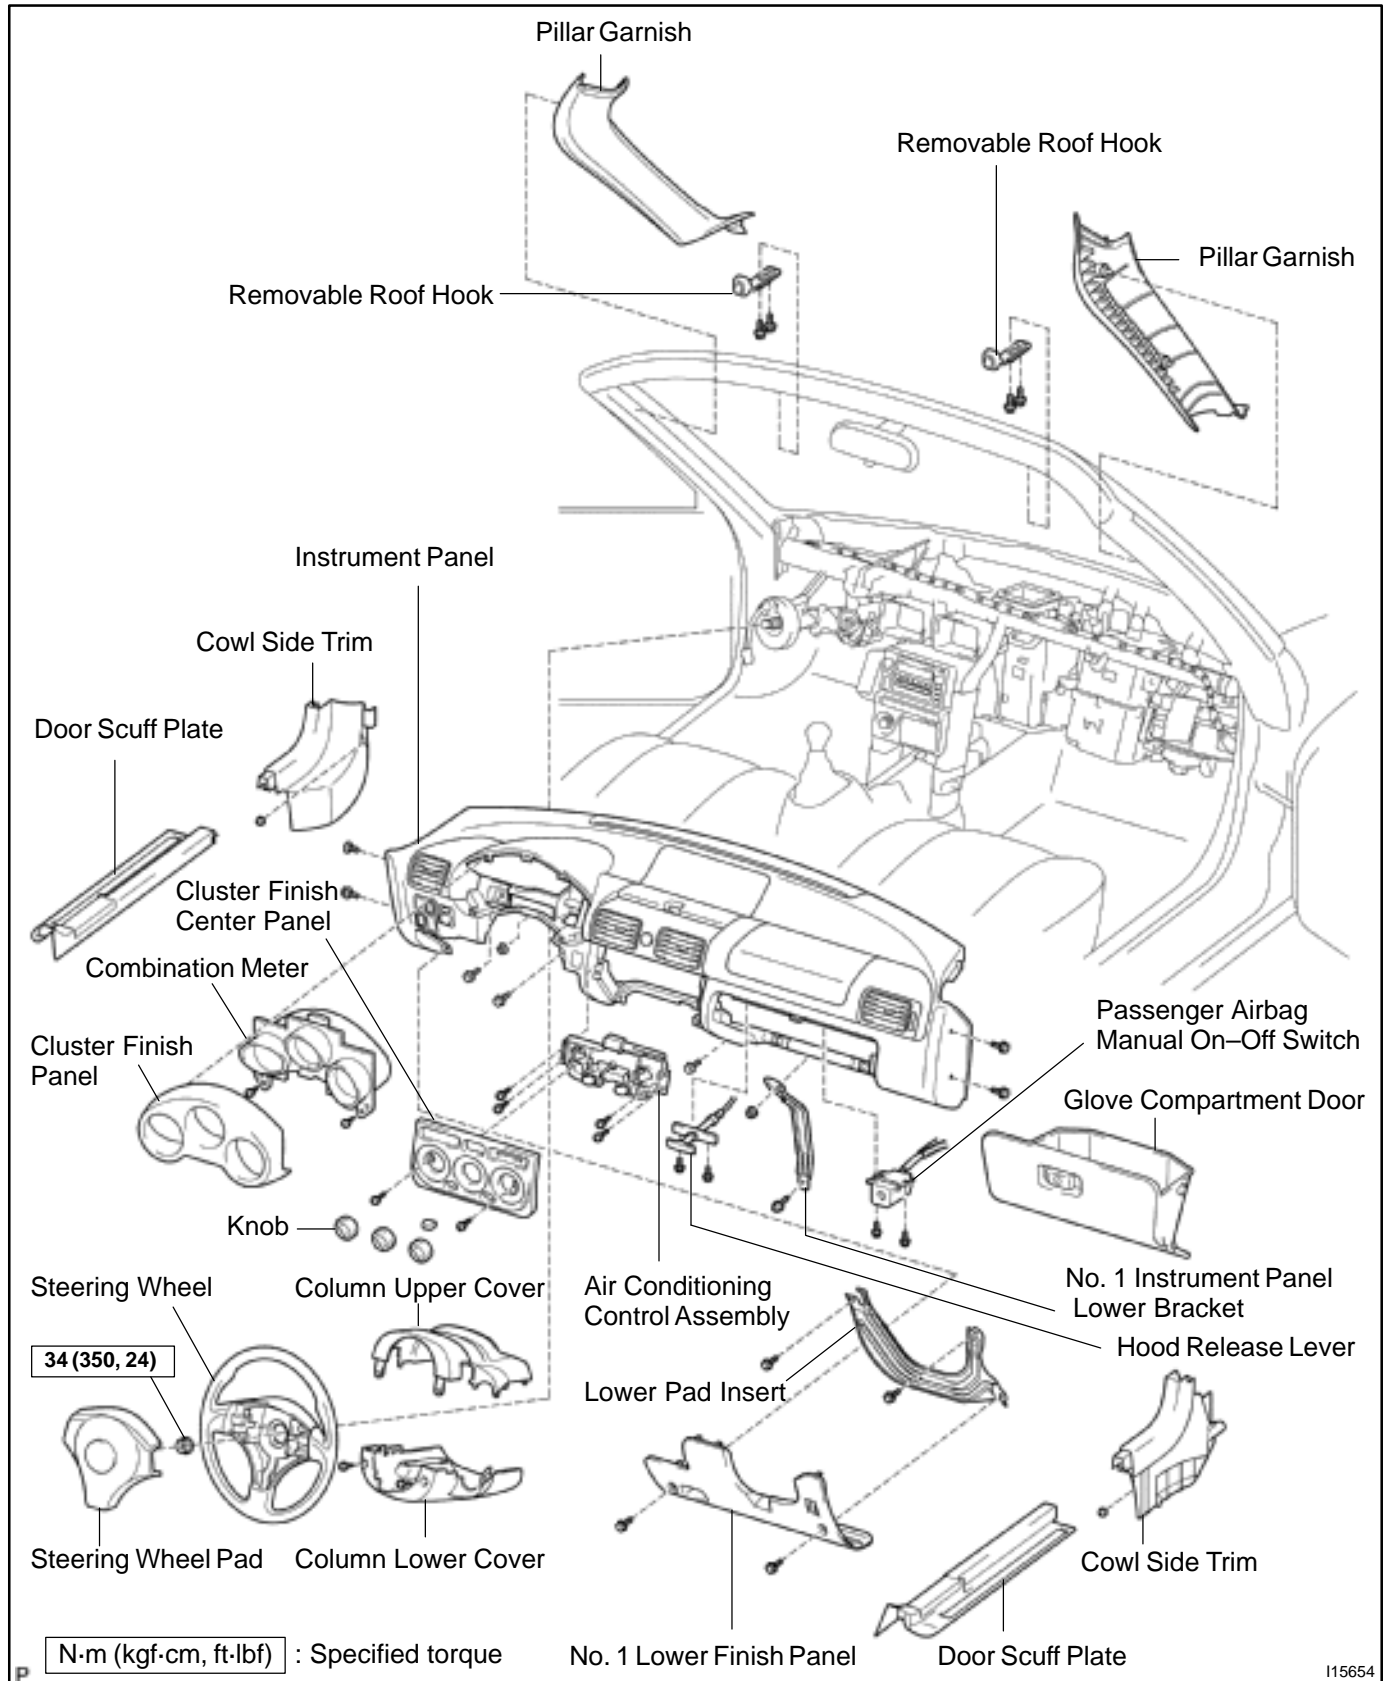

# BLOWER UNIT COMPONENTS

AC2NR-01

115654